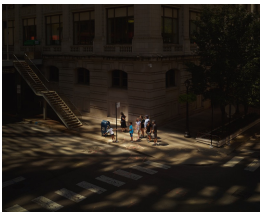

# HACKEL BURY

OLI KELLETT

AIPAD • Booth 214

Prices include frame, exclude applicable taxes

**OLI KELLETT** (b. 1983)

***Cross Road Blues (Alaskan Way Seattle)***, 2017

Archival Pigment Print

Art size: 101.6 x 127 cm / 40 x 50 inches

Frame size: 104.5 x 130 cm / 41.14 x 51.18 inches

Edition of 8

Signed artwork label frame verso

(OK 14653)

\$10,600

**OLI KELLETT** (b. 1983)

***Cross Road Blues (Hubbard St, Chicago)***, 2017

Archival Pigment Print